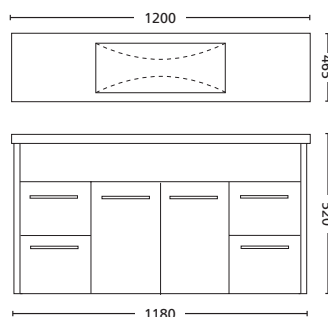

1500mm
*Available July 2010

900mm

1200mm

oxford wall hung

MODEL	CABINET DEPTH
900	450
1200	450
1500	450

Waste to suit all OXFORD vanities: 40mm with overflow

oxford timber

- Sleek Ceramic Top
- Full Gloss Painted Cabinet front & sides with Timber look feature
- Modern Rectangular Bowl with Overflow
- Extra Deep Drawers
- Soft Door Close
- Metal Drawer Runners
- 750mm and 900mm available with RH drawers only
- Available in One & Three Tap Hole
- Tops & Cabinets sold separately

1200mm

600mm

750mm

900mm

oxford timber

MODEL	CABINET DEPTH
600	440
750	455
900	455
1200	455

Waste to suit all OXFORD TIMBER vanities:
40mm with overflow

elite

- Full gloss white painted
- Soft close doors top & bottom
- 2 drawers with metal runners
- Glass shelf
- Full length recessed mirror on back
- Size: 400w x 395d x 1840h

mirrored shaving cabinets

1200 (w) x 750 (h) x 150 (d)

900 (w) x 750 (h) x 150 (d)

750 (w) x 750 (h) x 150 (d)

bevelled edged mirrors

1200 (w) x 800 (h)

900 (w) x 800 (h)

750 (w) x 800 (h)

wall hung powder room vanity with optional matching mirror

- Vanity: 500 x 250 x 600
- Mirror: 500 x 800 with matching surround
- Polymerable Top (1 Taphole Only)
- Full Gloss White & Light or Dark Timber Finish Available
- Soft Close Door
- Glass Shelf
- Simple "Split Batton" Wall Fixing System