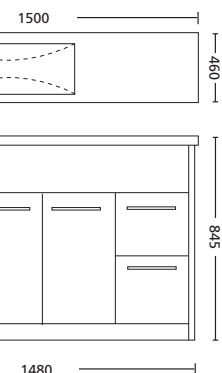

900mm

1200mm

600mm

750mm

1500mm
*Available July 2010

oxford

MODEL	CABINET DEPTH
600	450
750	450
900	450
1200	450
1500	450

Waste to suit all OXFORD vanities: 40mm with overflow

oxford wall hung

- Sleek Ceramic Top
- Full Gloss Painted Cabinet front & sides
- Modern Rectangular Bowl with Overflow
- Extra Deep Drawers
- Soft Door Close
- Metal Drawer Runners
- 900mm available with RH drawers only
- 1500mm available in single & double bowls
- Available in One & Three Tap Hole
- Tops & Cabinets sold separately

1500mm
*Available July 2010

900mm

1200mm

oxford wall hung

MODEL	CABINET DEPTH
900	450
1200	450
1500	450

Waste to suit all OXFORD vanities: 40mm with overflow

oxford timber

- Sleek Ceramic Top
- Full Gloss Painted Cabinet front & sides with Timber look feature
- Modern Rectangular Bowl with Overflow
- Extra Deep Drawers
- Soft Door Close
- Metal Drawer Runners
- 750mm and 900mm available with RH drawers only
- Available in One & Three Tap Hole
- Tops & Cabinets sold separately

900 (w) x 750 (h) x 150 (d)

750 (w) x 750 (h) x 150 (d)

bevelled edged mirrors

1200 (w) x 800 (h)

900 (w) x 800 (h)

750 (w) x 800 (h)

wall hung powder room vanity with optional matching mirror

- Vanity: 500 x 250 x 600
- Mirror: 500 x 800 with matching surround
- Polymerable Top (1 Taphole Only)
- Full Gloss White & Light or Dark Timber Finish Available
- Soft Close Door
- Glass Shelf
- Simple "Split Batton" Wall Fixing System