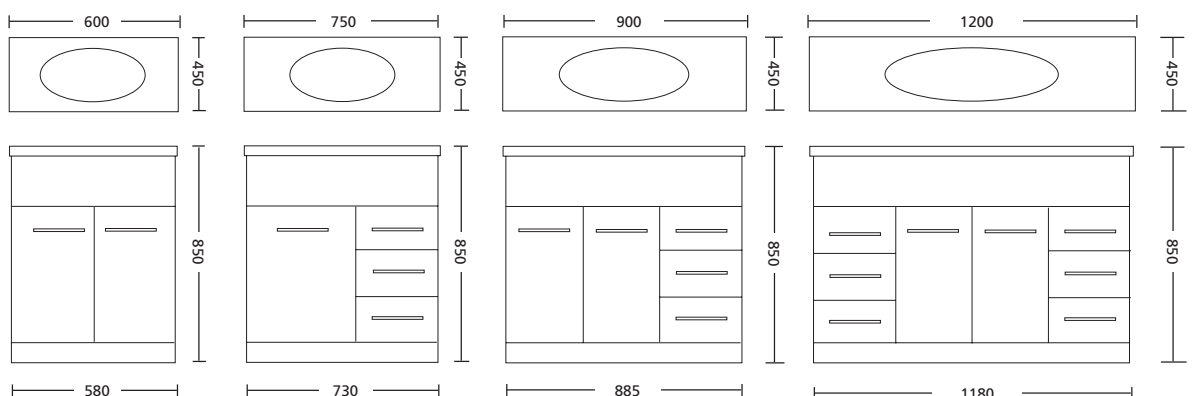

premier

- Acrylic top - large oval bowl
- Full Gloss Painted Cabinet front & sides
- Recessed toe kick
- Ergonomic 880mm height
- Metal drawer runners
- Soft Door Close
- Available in One & Three Tap Hole
- 750mm and 900mm available with LH or RH drawers

900mm

600mm

750mm

1200mm

premier

MODEL	CABINET DEPTH
600	445
750	445
900	445
1200	445

Waste to suit all PREMIER vanities: 40mm no overflow

revolving tall boy

360° Swivel

The revolving Tall Boy rotates smoothly through 360 degrees providing easy access to the doors, drawers or glass shelf on one side and revealing a full length mirror on the other. This stylish freestanding unit offers a space saving solution for even the smallest bathroom together with peace of mind from a 5 year warranty.

- Full gloss white painted
- Soft close doors top & bottom
- 2 drawers with metal runners
- Glass shelf
- Full length recessed mirror on back
- Size: 400w x 395d x 1840h

mirrored shaving cabinets

1200 (w) x 750 (h) x 150 (d)