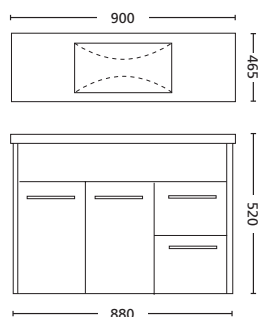

900mm

1200mm

600mm

750mm

1500mm
*Available July 2010

oxford

MODEL	CABINET DEPTH
600	450
750	450
900	450
1200	450
1500	450

Waste to suit all OXFORD vanities: 40mm with overflow

1500mm
*Available July 2010

900mm

1200mm

oxford wall hung

MODEL	CABINET DEPTH
900	450
1200	450
1500	450

Waste to suit all OXFORD vanities: 40mm with overflow

oxford timber

- Sleek Ceramic Top
- Full Gloss Painted Cabinet front & sides with Timber look feature
- Modern Rectangular Bowl with Overflow
- Extra Deep Drawers
- Soft Door Close
- Metal Drawer Runners
- 750mm and 900mm available with RH drawers only
- Available in One & Three Tap Hole
- Tops & Cabinets sold separately

1200mm

600mm

750mm

900mm

oxford timber

MODEL	CABINET DEPTH
600	440
750	455
900	455
1200	455

Waste to suit all OXFORD TIMBER vanities:
40mm with overflow

elite

900 (w) x 750 (h) x 150 (d)

750 (w) x 750 (h) x 150 (d)

bevelled edged mirrors

1200 (w) x 800 (h)

900 (w) x 800 (h)

750 (w) x 800 (h)

wall hung powder room vanity with optional matching mirror

- Vanity: 500 x 250 x 600
- Mirror: 500 x 800 with matching surround
- Polymerable Top (1 Taphole Only)
- Full Gloss White & Light or Dark Timber Finish Available
- Soft Close Door
- Glass Shelf
- Simple "Split Batton" Wall Fixing System