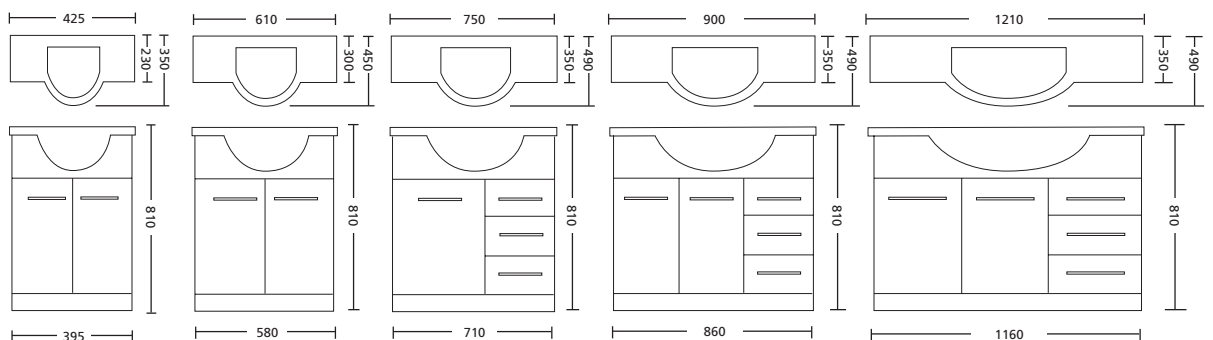

1200mm

400mm

600mm

750mm

900mm

classic

MODEL	CABINET DEPTH
400	220
600	278
750	320
900	320
1200	320

Waste to suit all CLASSIC varieties: 40mm with overflow

premier

- Acrylic top - large oval bowl
- Full Gloss Painted Cabinet front & sides
- Recessed toe kick
- Ergonomic 880mm height
- Metal drawer runners
- Soft Door Close
- Available in One & Three Tap Hole
- 750mm and 900mm available with LH or RH drawers

900 (w) x 750 (h) x 150 (d)

750 (w) x 750 (h) x 150 (d)

bevelled edged mirrors

1200 (w) x 800 (h)

900 (w) x 800 (h)

750 (w) x 800 (h)

wall hung powder room vanity with optional matching mirror

- Vanity: 500 x 250 x 600
- Mirror: 500 x 800 with matching surround
- Polymerable Top (1 Taphole Only)
- Full Gloss White & Light or Dark Timber Finish Available
- Soft Close Door
- Glass Shelf
- Simple "Split Batton" Wall Fixing System