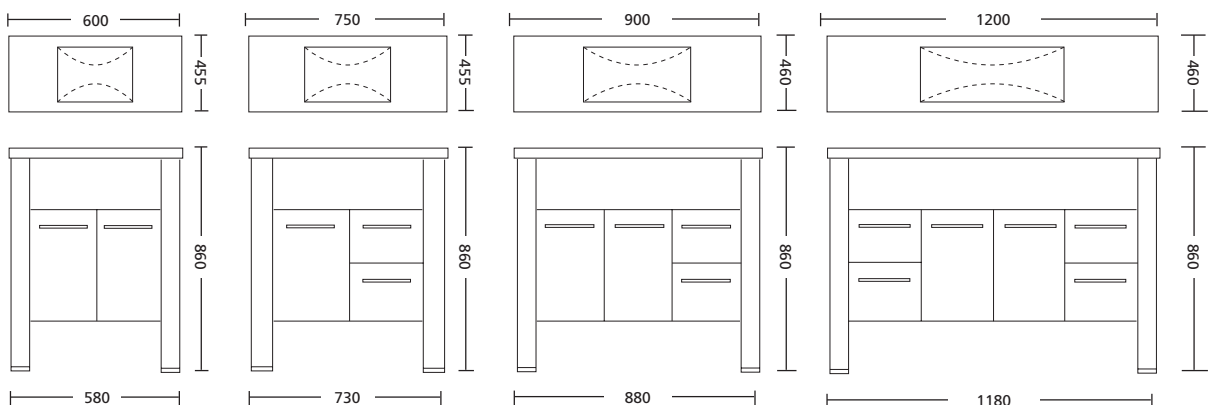

900mm

1200mm

600mm

750mm

1500mm
*Available July 2010

oxford

MODEL	CABINET DEPTH
600	450
750	450
900	450
1200	450
1500	450

Waste to suit all OXFORD vanities: 40mm with overflow

1500mm
*Available July 2010

900mm

1200mm

oxford wall hung

MODEL	CABINET DEPTH
900	450
1200	450
1500	450

Waste to suit all OXFORD vanities: 40mm with overflow

oxford timber

- Sleek Ceramic Top
- Full Gloss Painted Cabinet front & sides with Timber look feature
- Modern Rectangular Bowl with Overflow
- Extra Deep Drawers
- Soft Door Close
- Metal Drawer Runners
- 750mm and 900mm available with RH drawers only
- Available in One & Three Tap Hole
- Tops & Cabinets sold separately

1200mm

600mm

750mm

900mm

oxford timber

MODEL	CABINET DEPTH
600	440
750	455
900	455
1200	455

Waste to suit all OXFORD TIMBER vanities:
40mm with overflow

elite