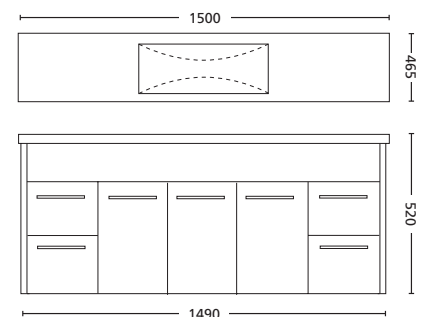

900mm

1200mm

600mm

750mm

1500mm
*Available July 2010

oxford

MODEL	CABINET DEPTH
600	450
750	450
900	450
1200	450
1500	450

Waste to suit all OXFORD vanities: 40mm with overflow

1500mm
*Available July 2010

900mm

1200mm

oxford wall hung

MODEL	CABINET DEPTH
900	450
1200	450
1500	450

Waste to suit all OXFORD vanities: 40mm with overflow

oxford timber

- Sleek Ceramic Top
- Full Gloss Painted Cabinet front & sides with Timber look feature
- Modern Rectangular Bowl with Overflow
- Extra Deep Drawers
- Soft Door Close
- Metal Drawer Runners
- 750mm and 900mm available with RH drawers only
- Available in One & Three Tap Hole
- Tops & Cabinets sold separately

1200mm

600mm

750mm

900mm

oxford timber

MODEL	CABINET DEPTH
600	440
750	455
900	455
1200	455

Waste to suit all OXFORD TIMBER vanities:
40mm with overflow

elite

- Full gloss white painted
- Soft close doors top & bottom
- 2 drawers with metal runners
- Glass shelf
- Full length recessed mirror on back
- Size: 400w x 395d x 1840h

mirrored shaving cabinets

1200 (w) x 750 (h) x 150 (d)