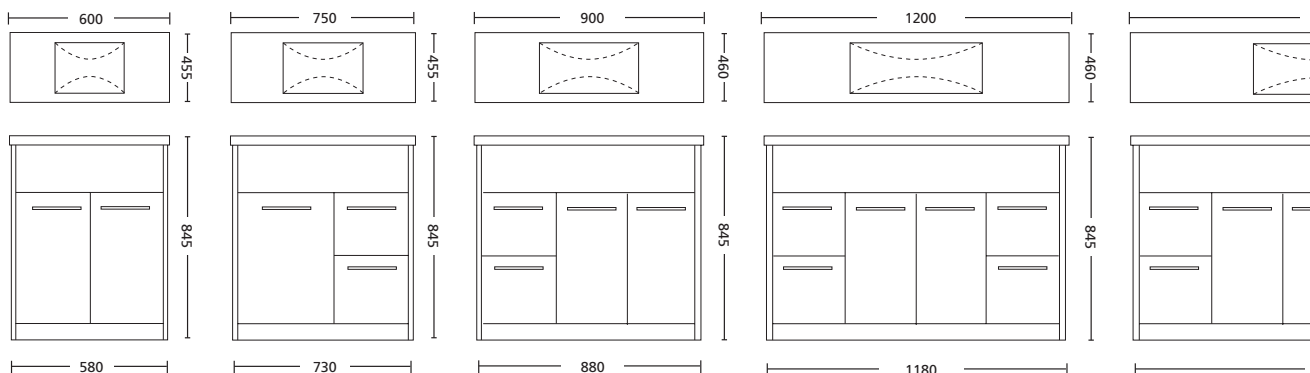

VANITY UNITS

oxford

- Sleek Ceramic Top
- Full Gloss Painted Cabinet front & sides
- Modern Rectangular Bowl with Overflow
- Extra Deep Drawers
- Soft Door Close
- Metal Drawer Runners
- 750mm and 900mm available with LH or RH drawers
- Available in One & Three Tap Hole
- Tops & Cabinets sold separately

900mm

1200mm

600mm

750mm

1500mm
*Available July 2010

oxford

MODEL	CABINET DEPTH
600	450
750	450
900	450
1200	450
1500	450

Waste to suit all OXFORD vanities: 40mm with overflow

oxford wall hung

- Sleek Ceramic Top
- Full Gloss Painted Cabinet front & sides
- Modern Rectangular Bowl with Overflow
- Extra Deep Drawers
- Soft Door Close
- Metal Drawer Runners
- 900mm available with RH drawers only
- 1500mm available in single & double bowls
- Available in One & Three Tap Hole
- Tops & Cabinets sold separately

1500mm
*Available July 2010

900mm

1200mm

oxford wall hung

MODEL	CABINET DEPTH
900	450
1200	450
1500	450

Waste to suit all OXFORD vanities: 40mm with overflow

oxford timber

- Sleek Ceramic Top
- Full Gloss Painted Cabinet front & sides with Timber look feature
- Modern Rectangular Bowl with Overflow
- Extra Deep Drawers
- Soft Door Close
- Metal Drawer Runners
- 750mm and 900mm available with RH drawers only
- Available in One & Three Tap Hole
- Tops & Cabinets sold separately