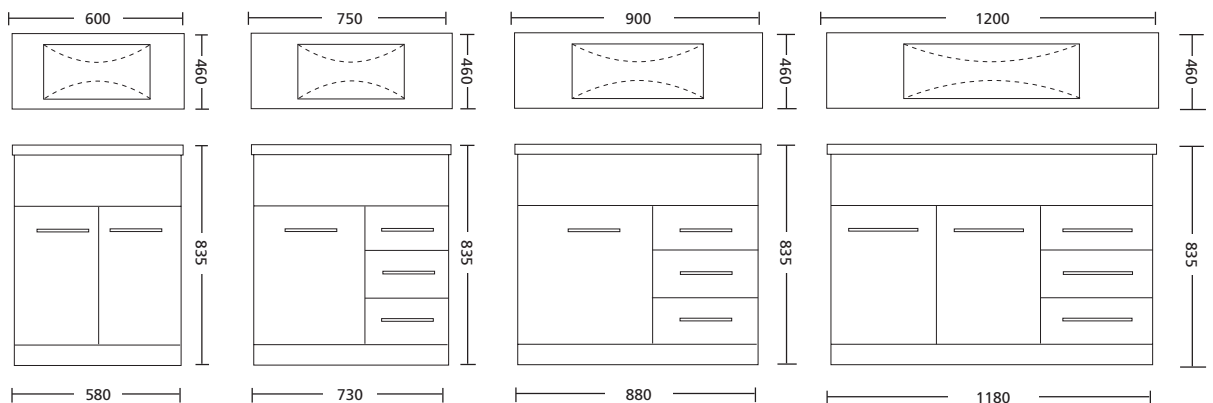

900mm

1200mm

600mm

750mm

1500mm
*Available July 2010

oxford

MODEL	CABINET DEPTH
600	450
750	450
900	450
1200	450
1500	450

Waste to suit all OXFORD vanities: 40mm with overflow

1500mm
*Available July 2010

900mm

1200mm

oxford wall hung

MODEL	CABINET DEPTH
900	450
1200	450
1500	450

Waste to suit all OXFORD vanities: 40mm with overflow

oxford timber

- Sleek Ceramic Top
- Full Gloss Painted Cabinet front & sides with Timber look feature
- Modern Rectangular Bowl with Overflow
- Extra Deep Drawers
- Soft Door Close
- Metal Drawer Runners
- 750mm and 900mm available with RH drawers only
- Available in One & Three Tap Hole
- Tops & Cabinets sold separately

1200mm

600mm

750mm

900mm

oxford timber

MODEL	CABINET DEPTH
600	440
750	455
900	455
1200	455

Waste to suit all OXFORD TIMBER vanities:
40mm with overflow

elite

900mm

600mm

1200mm

750mm

elite

MODEL	CABINET DEPTH
600	450
750	450
900	450
1200	450

Waste to suit all ELITE vanities: 40mm no overflow

classic